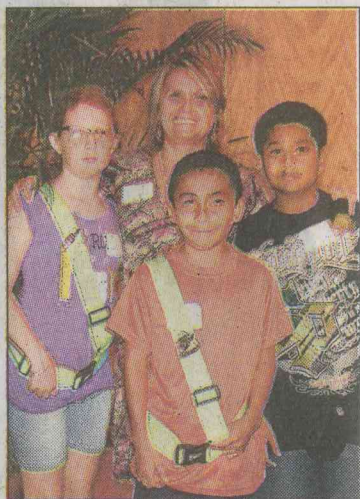

## [scene & heard]

From left, Anne Bartlett, Teri Willis, Kelly Floyd and Roberta Schofield

### Krewe of Grace O'Malley hosts a tea with a twist

Modern and old-fashioned ball gowns were the dresses of choice at Krewe of Grace O'Malley's 18th annual Court of Ruffs and Cuffs. **Teri Willis** and **Roberta Schofield** made the arrangements for the afternoon tea and fashion show held Aug. 28 at St. Mary's Hall in Tampa. The event featured a tribute to the original event's co-chair, **Nan Beytin**, who died in a car accident over the summer. A fashion show featured krewe members in modern apparel from Georgette's Fashions and period gowns from members' collections. Proceeds from the tea will benefit Morning Star School.

### Breakfast benefits teachers of at-risk students

About 450 supporters attended the fifth annual "Tools 4 Schools" breakfast hosted Sept. 2 by the Hillsborough Education Foundation at the Renaissance Hotel at International Plaza. Emceed by WTVT-Ch. 13 anchor **Nerissa Prest**, the breakfast featured welcoming remarks by **Mike Poland**, chair of the foundation's board of directors, and a teacher perspective from **Mary Valesano**, a Ruskin Elementary School fifth-grade teacher. Valesano was assisted by **Karen Fletcher**, a technology specialist at E.L. Bing Elementary School, and **Catherine Taylor-Bean**, a first grade teacher at Pride Elementary School. Event Chairman **Corey Neil** gave a video presentation followed by special remarks. Last year, the breakfast raised more than \$130,000 for the Teaching Tools for Hillsborough Schools program, which assists teachers who work with at-risk students in the public school system.