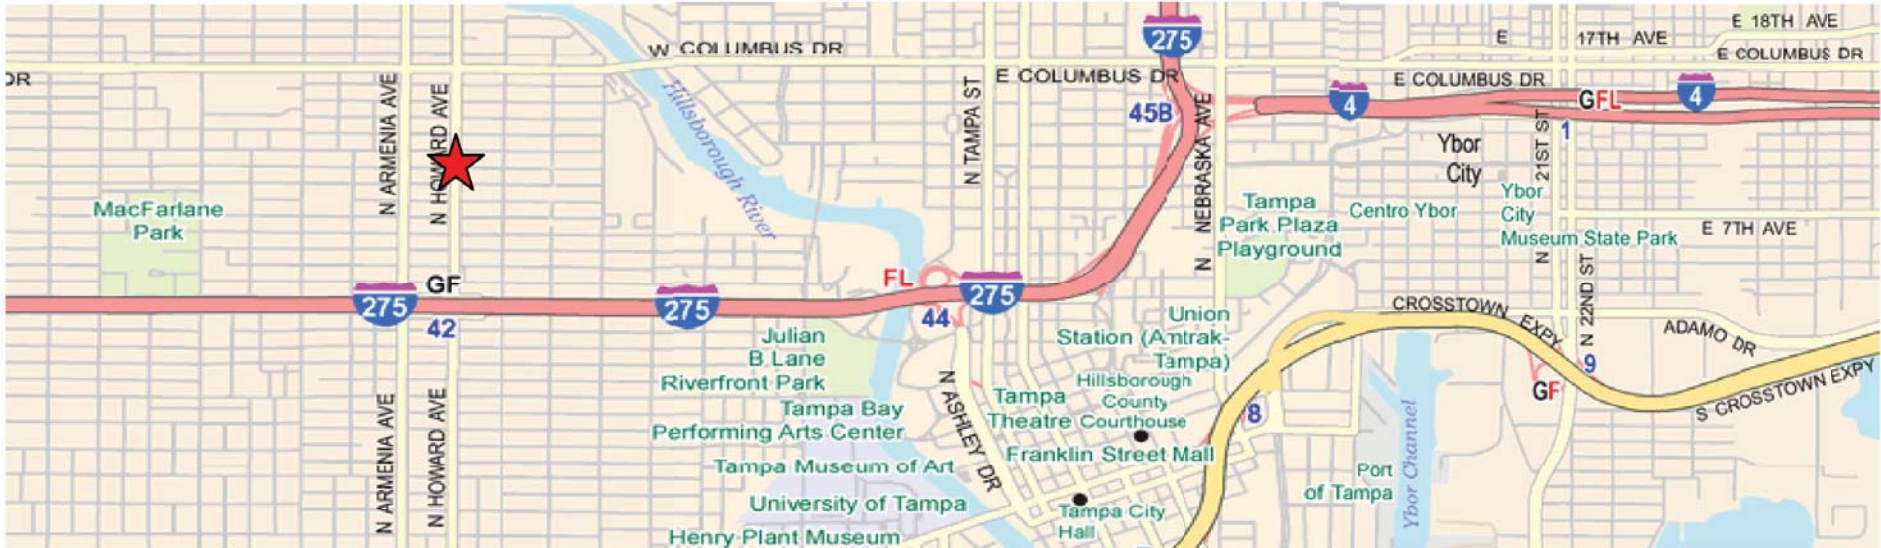

**Hillsborough Education Foundation**  
**2306 North Howard Avenue**  
**Tampa, FL 33607**  
**813-574-0260**

**Traveling on I-275 N:**

- Travel on I-275 North toward I-4
- **Take Exit 42** toward Armenia Avenue/Howard Avenue
- Merge onto West Laurel Street
- Turn left at North Howard Avenue
- Centro will be on the left after 0.4 mile (7 blocks)

**Traveling on I-275 S:**

- Travel on I-275 South toward St. Pete
- **Take Exit 42** toward Armenia Avenue/Howard Avenue
- Turn right at North Howard Avenue
- Centro will be on the left after 0.4 mile (7 blocks)

**Traveling on I-75 N:**

- Travel on I-75 North toward Tampa exit I-4 West toward Tampa
- Travel on I-4 West I-275 South
- **Take Exit 42** toward Armenia Avenue/Howard Avenue
- Turn right at North Howard Avenue
- Centro will on the left after 0.4 mile (7 blocks)

**Traveling on I-75 S:**

- Travel on I-75 South via the ramp to I-4 West toward Tampa
- Travel on I-4 West to I-275 South
- **Take Exit 42** toward Armenia Avenue/Howard Avenue
- Turn right at North Howard Avenue
- Centro will be on the left after 0.4 mile (7 blocks)